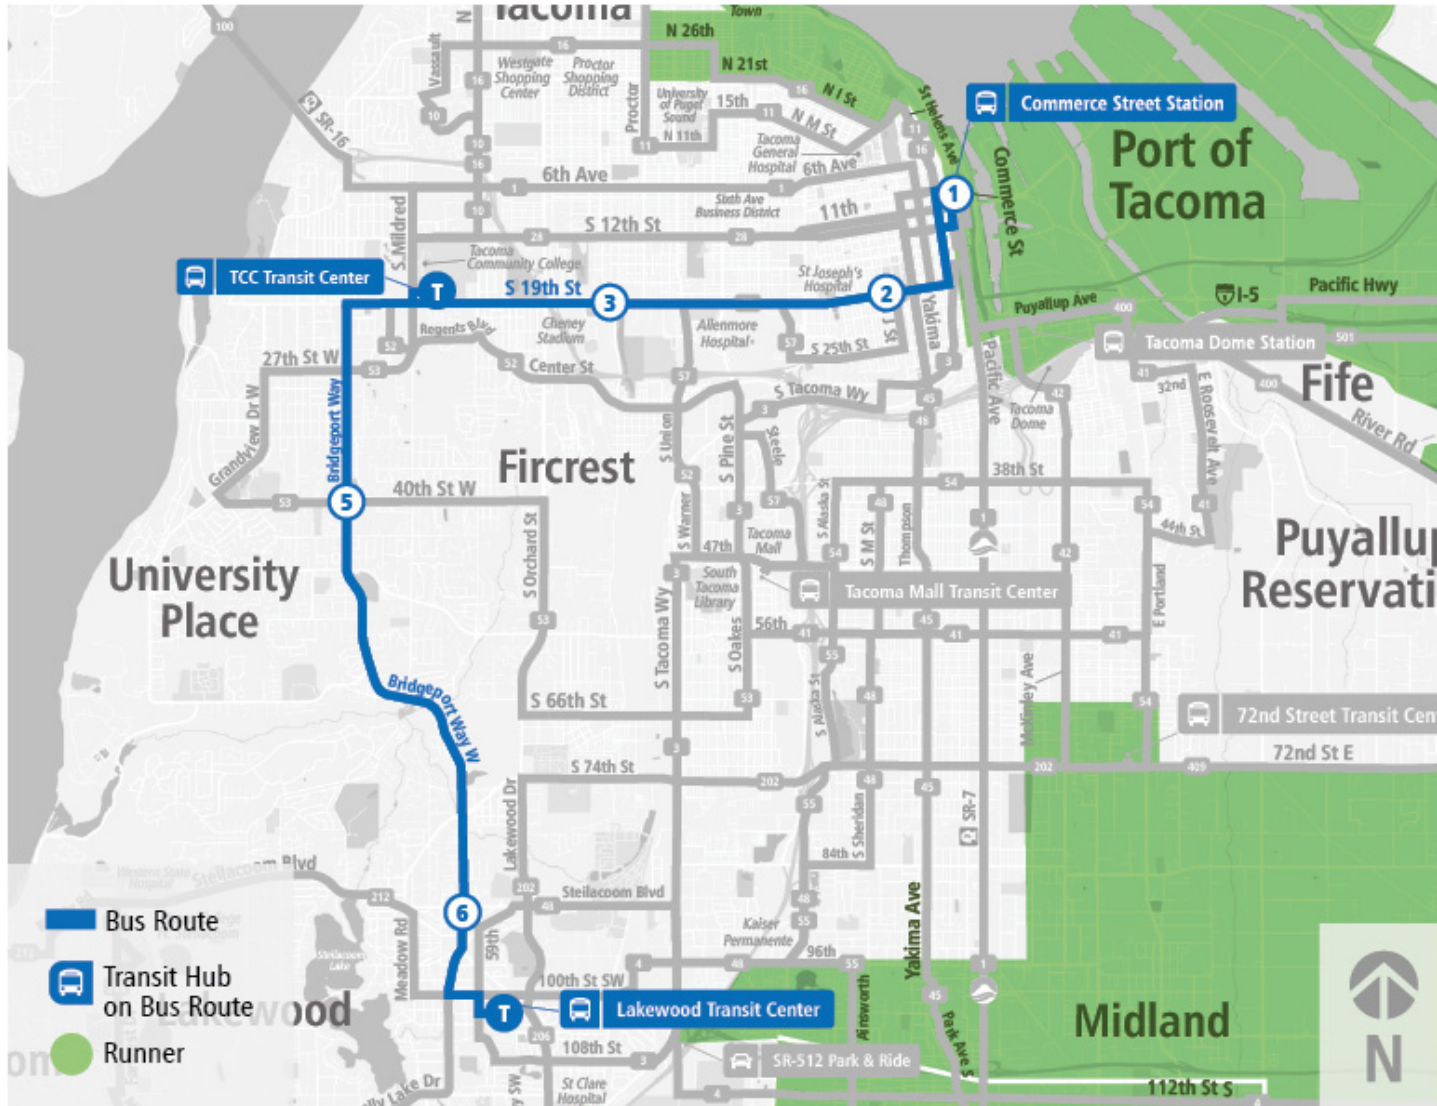

Route 2: S 19th St | Bridgeport

Route 2: S 19th St | Bridgeport

## LAKEWOOD TC TO COMMERCE ST STATION - ZONE C

Route 2: S 19th St | Bridgeport

Lakewood TC - Zone G	Bridgeport Way W & Steilacoom (NB)	Bridgeport Way W & 40th St W (NB)	TCC TC - Zone A	19th St S & S StevensSt (EB)	19th St S & J St (EB)	Commerce St Station - Zone C
03:55 PM	04:01 PM	04:15 PM	04:33 PM	04:38 PM	04:47 PM	04:58 PM
04:25 PM	04:31 PM	04:44 PM	05:02 PM	05:07 PM	05:16 PM	05:27 PM
04:55 PM	05:01 PM	05:14 PM	05:32 PM	05:37 PM	05:46 PM	05:57 PM
05:25 PM	05:31 PM	05:43 PM	06:01 PM	06:06 PM	06:14 PM	06:25 PM
05:55 PM	06:01 PM	06:13 PM	06:30 PM	06:35 PM	06:43 PM	06:54 PM
06:25 PM	06:31 PM	06:42 PM	06:59 PM	07:04 PM	07:12 PM	07:23 PM
06:55 PM	07:01 PM	07:11 PM	07:26 PM	07:31 PM	07:39 PM	07:50 PM
07:25 PM	07:30 PM	07:40 PM	07:55 PM	08:00 PM	08:08 PM	08:18 PM
07:55 PM	08:00 PM	08:10 PM	08:25 PM	08:30 PM	08:37 PM	08:47 PM
08:25 PM	08:30 PM	08:40 PM	08:55 PM	09:00 PM	09:07 PM	09:17 PM
08:55 PM	09:00 PM	09:10 PM	09:25 PM	09:30 PM	09:37 PM	09:47 PM
09:35 PM	09:40 PM	09:50 PM	10:05 PM	10:10 PM	10:17 PM	10:27 PM
10:30 PM	10:35 PM	10:44 PM	10:58 PM	11:03 PM	11:10 PM	11:20 PM

Route 2: S 19th St | Bridgeport