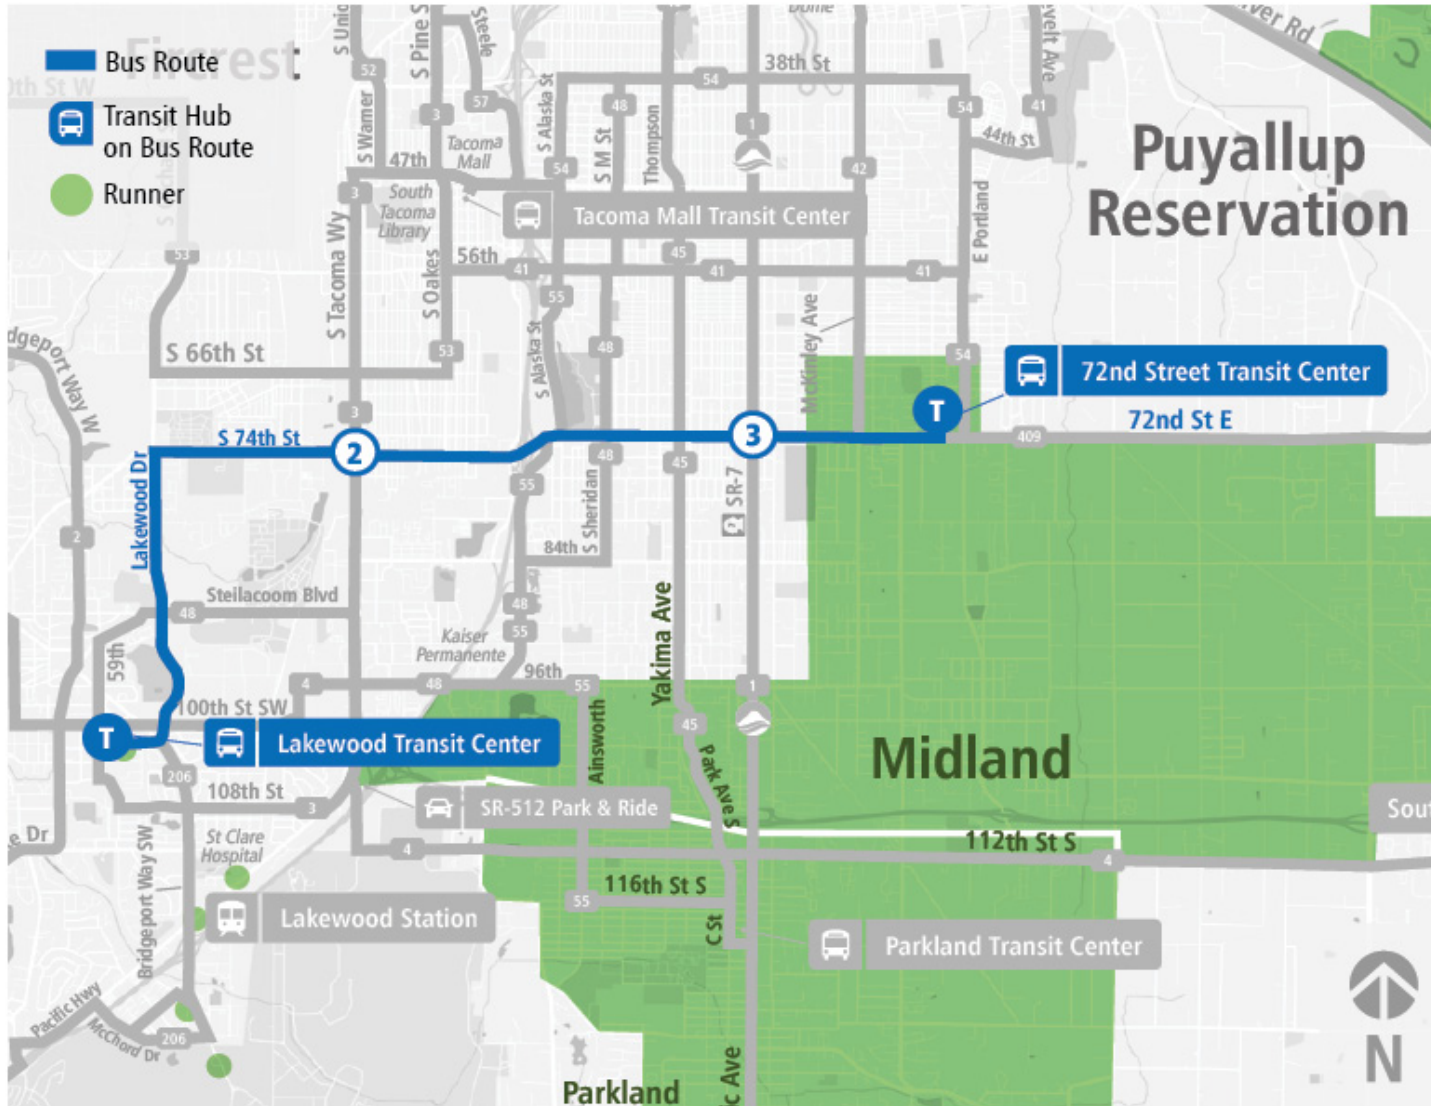

Pierce Transit Route 202: S 72nd St

Pierce Transit Route 202: S 72nd St

LAKEWOOD TC TO 72ND ST TC

WEEKDAY

Lakewood TC - Zone A	74th St S & S Puget Sound Ave (EB)	72nd St S & Pacific Ave (EB)	72nd St TC - Zone F
06:10 AM	06:20 AM	06:29 AM	06:35 AM<
06:35 AM	06:45 AM	06:54 AM	07:00 AM
07:05 AM	07:16 AM	07:25 AM	07:32 AM<
07:35 AM	07:46 AM	07:55 AM	08:02 AM
08:05 AM	08:16 AM	08:26 AM	08:33 AM<
08:35 AM	08:46 AM	08:56 AM	09:03 AM
09:05 AM	09:16 AM	09:26 AM	09:33 AM<
09:35 AM	09:46 AM	09:56 AM	10:03 AM
10:05 AM	10:16 AM	10:26 AM	10:34 AM<
10:35 AM	10:46 AM	10:56 AM	11:04 AM
11:05 AM	11:16 AM	11:27 AM	11:35 AM<
11:35 AM	11:46 AM	11:57 AM	12:05 PM
12:05 PM	12:16 PM	12:27 PM	12:35 PM<
12:35 PM	12:46 PM	12:57 PM	01:05 PM
01:05 PM	01:17 PM	01:28 PM	01:36 PM<
01:35 PM	01:47 PM	01:58 PM	02:06 PM
02:05 PM	02:18 PM	02:30 PM	02:40 PM<
02:29 PM	02:42 PM	02:54 PM	03:04 PM
02:40 PM	02:53 PM	03:05 PM	03:15 PM<
02:45 PM	02:58 PM	03:10 PM	03:20 PM<
03:05 PM	03:18 PM	03:30 PM	03:40 PM<

Pierce Transit Route 202: S 72nd St

Lakewood TC - Zone A	74th St S & S Puget Sound Ave (EB)	72nd St S & Pacific Ave (EB)	72nd St TC - Zone F
03:33 PM	03:46 PM	03:58 PM	04:07 PM
04:05 PM	04:18 PM	04:30 PM	04:39 PM<
04:33 PM	04:46 PM	04:58 PM	05:07 PM
05:04 PM	05:17 PM	05:29 PM	05:38 PM<
05:32 PM	05:44 PM	05:56 PM	06:05 PM
06:04 PM	06:16 PM	06:27 PM	06:34 PM
07:04 PM	07:16 PM	07:26 PM	07:32 PM<
08:00 PM	08:11 PM	08:21 PM	08:27 PM<
09:00 PM	09:11 PM	09:21 PM	09:26 PM<

Pierce Transit Route 202: S 72nd St

72nd St TC - Zone F	72nd St S & Pacific Ave (WB)	74th St S & S Tacoma Way (WB)	Lakewood TC - Zone A
09:00 PM	09:05 PM	09:14 PM	09:25 PM