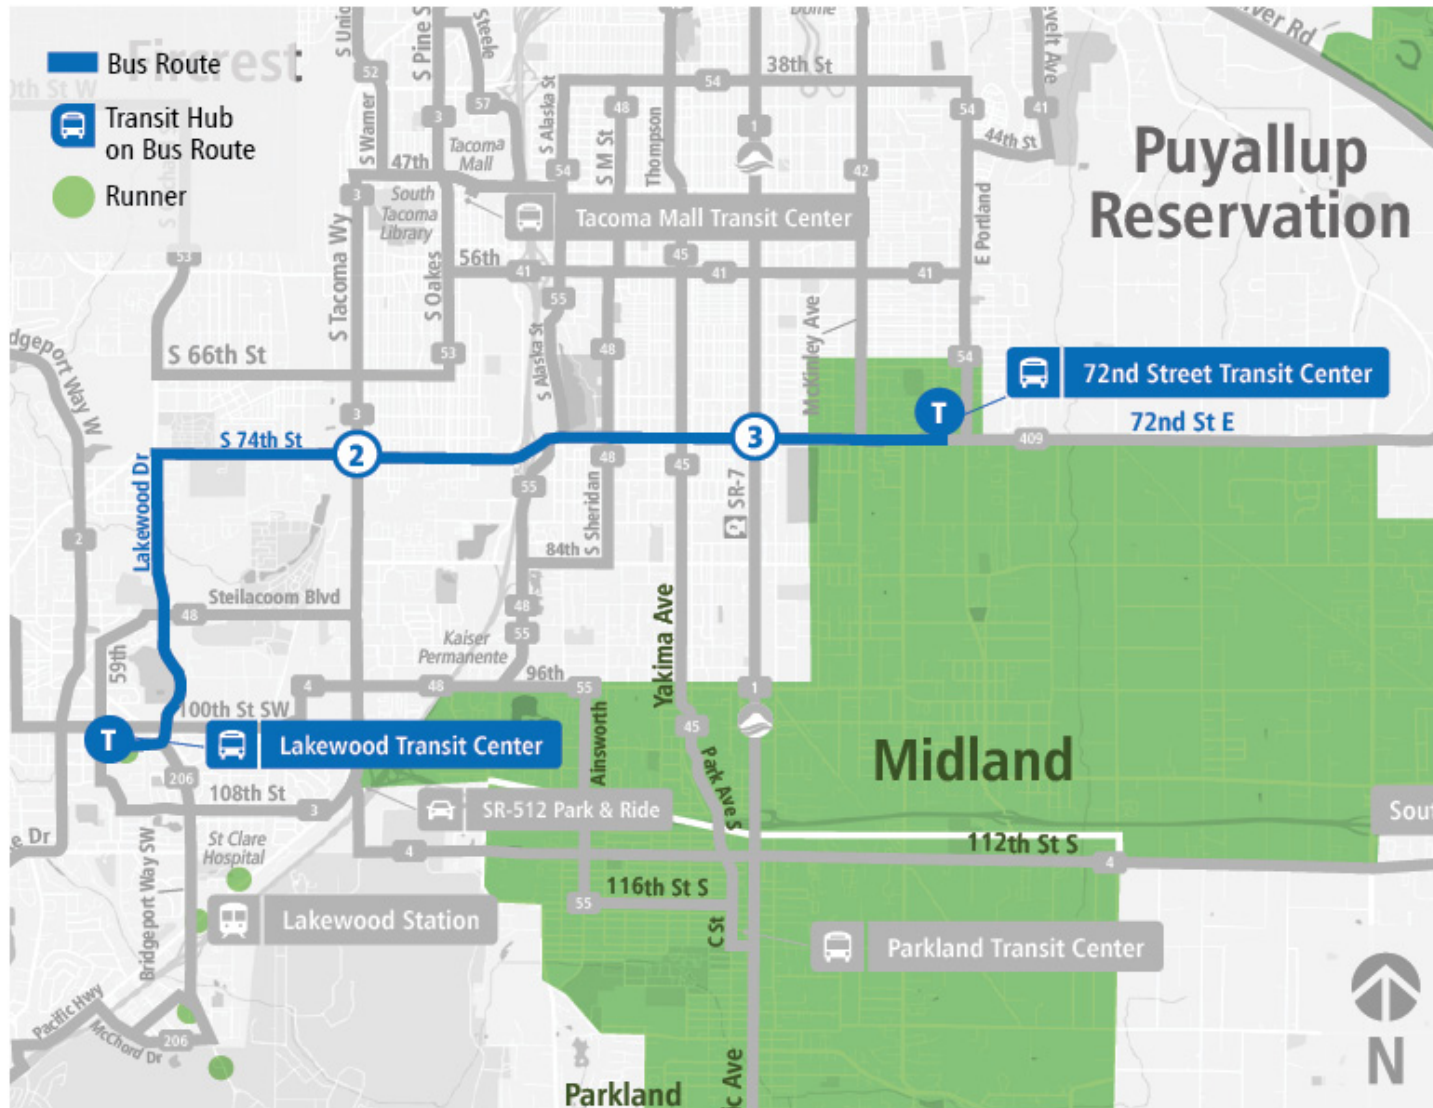

Pierce Transit Route 202: S 72nd St

Pierce Transit Route 202: S 72nd St

LAKEWOOD TC TO 72ND ST TC

WEEKDAY

Lakewood TC - Zone A	74th St S & S Puget Sound Ave (EB)	72nd St S & Pacific Ave (EB)	72nd St TC - Zone F
06:10 AM	06:20 AM	06:29 AM	06:35 AM<
06:35 AM	06:45 AM	06:54 AM	07:00 AM
07:05 AM	07:16 AM	07:25 AM	07:32 AM<
07:35 AM	07:46 AM	07:55 AM	08:02 AM
08:05 AM	08:16 AM	08:26 AM	08:33 AM<
08:35 AM	08:46 AM	08:56 AM	09:03 AM
09:05 AM	09:16 AM	09:26 AM	09:33 AM<
09:35 AM	09:46 AM	09:56 AM	10:03 AM
10:05 AM	10:16 AM	10:26 AM	10:34 AM<
10:35 AM	10:46 AM	10:56 AM	11:04 AM
11:05 AM	11:16 AM	11:27 AM	11:35 AM<
11:35 AM	11:46 AM	11:57 AM	12:05 PM
12:05 PM	12:16 PM	12:27 PM	12:35 PM<
12:35 PM	12:46 PM	12:57 PM	01:05 PM
01:05 PM	01:17 PM	01:28 PM	01:36 PM<
01:35 PM	01:47 PM	01:58 PM	02:06 PM
02:05 PM	02:18 PM	02:30 PM	02:40 PM<
02:29 PM	02:42 PM	02:54 PM	03:04 PM
02:40 PM	02:53 PM	03:05 PM	03:15 PM<
02:45 PM	02:58 PM	03:10 PM	03:20 PM<
03:05 PM	03:18 PM	03:30 PM	03:40 PM<

Pierce Transit Route 202: S 72nd St

Lakewood TC - Zone A	74th St S & S Puget Sound Ave (EB)	72nd St S & Pacific Ave (EB)	72nd St TC - Zone F
03:33 PM	03:46 PM	03:58 PM	04:07 PM
04:05 PM	04:18 PM	04:30 PM	04:39 PM<
04:33 PM	04:46 PM	04:58 PM	05:07 PM
05:04 PM	05:17 PM	05:29 PM	05:38 PM<
05:32 PM	05:44 PM	05:56 PM	06:05 PM
06:04 PM	06:16 PM	06:27 PM	06:34 PM
07:04 PM	07:16 PM	07:26 PM	07:32 PM<
08:00 PM	08:11 PM	08:21 PM	08:27 PM<
09:00 PM	09:11 PM	09:21 PM	09:26 PM<

Pierce Transit Route 202: S 72nd St

72nd St TC - Zone F	72nd St S & Pacific Ave (WB)	74th St S & S Tacoma Way (WB)	Lakewood TC - Zone A
09:00 PM	09:05 PM	09:14 PM	09:25 PM