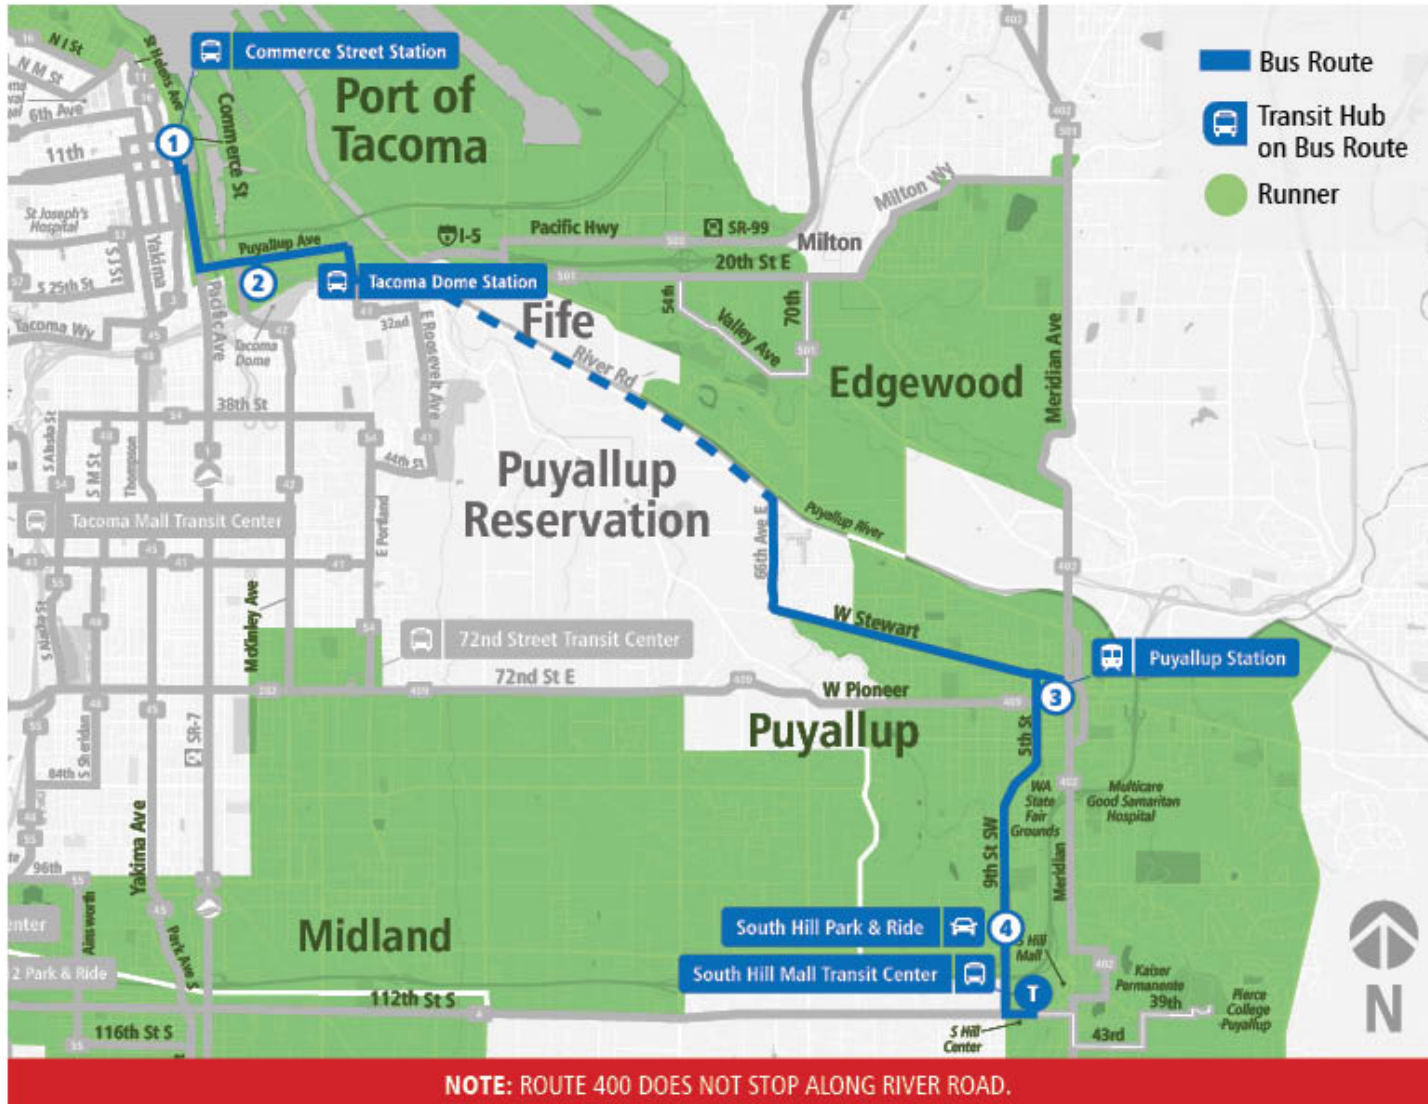

Pierce Transit Route 400: Puyallup-Downtown Tacoma

Pierce Transit Route 400: Puyallup-Downtown Tacoma

SOUTH HILL MALL TC TO COMMERCE ST STATION - ZONE F

WEEKDAY

South Hill Mall TC - Zone E	South Hill P&R - Bay 1	Puyallup Station - Bay 1	Tacoma Dome Station - Zone E	Commerce St Station - Zone F
04:39 AM	04:43 AM	04:51 AM	05:10 AM	05:17 AM
05:10 AM	05:14 AM	05:22 AM	05:42 AM	05:49 AM
05:47 AM	05:51 AM	05:59 AM	06:19 AM	06:27 AM
06:17 AM	06:21 AM	06:29 AM	06:55 AM	07:05 AM
06:47 AM	06:51 AM	07:00 AM	07:26 AM	07:37 AM
07:17 AM	07:21 AM	07:30 AM	07:56 AM	08:07 AM
07:47 AM	07:51 AM	08:00 AM	08:26 AM	08:38 AM
08:17 AM	08:21 AM	08:30 AM	08:52 AM	09:03 AM
08:47 AM	08:51 AM	09:00 AM	09:21 AM	09:31 AM
09:17 AM	09:21 AM	09:30 AM	09:51 AM	10:01 AM
10:08 AM	10:12 AM	10:22 AM	10:43 AM	10:53 AM
11:10 AM	11:14 AM	11:24 AM	11:45 AM	11:55 AM
12:10 PM	12:14 PM	12:24 PM	12:45 PM	12:55 PM
01:10 PM	01:14 PM	01:24 PM	01:45 PM	01:55 PM
02:10 PM	02:15 PM	02:25 PM	02:46 PM	02:57 PM
02:54 PM	03:00 PM	03:11 PM	03:32 PM	03:45 PM
03:23 PM	03:29 PM	03:40 PM	04:01 PM	04:14 PM
03:53 PM	03:59 PM	04:10 PM	04:31 PM	04:44 PM
04:25 PM	04:31 PM	04:42 PM	05:03 PM	05:17 PM
04:58 PM	05:04 PM	05:15 PM	05:36 PM	05:50 PM
05:28 PM	05:34 PM	05:45 PM	06:06 PM	06:19 PM