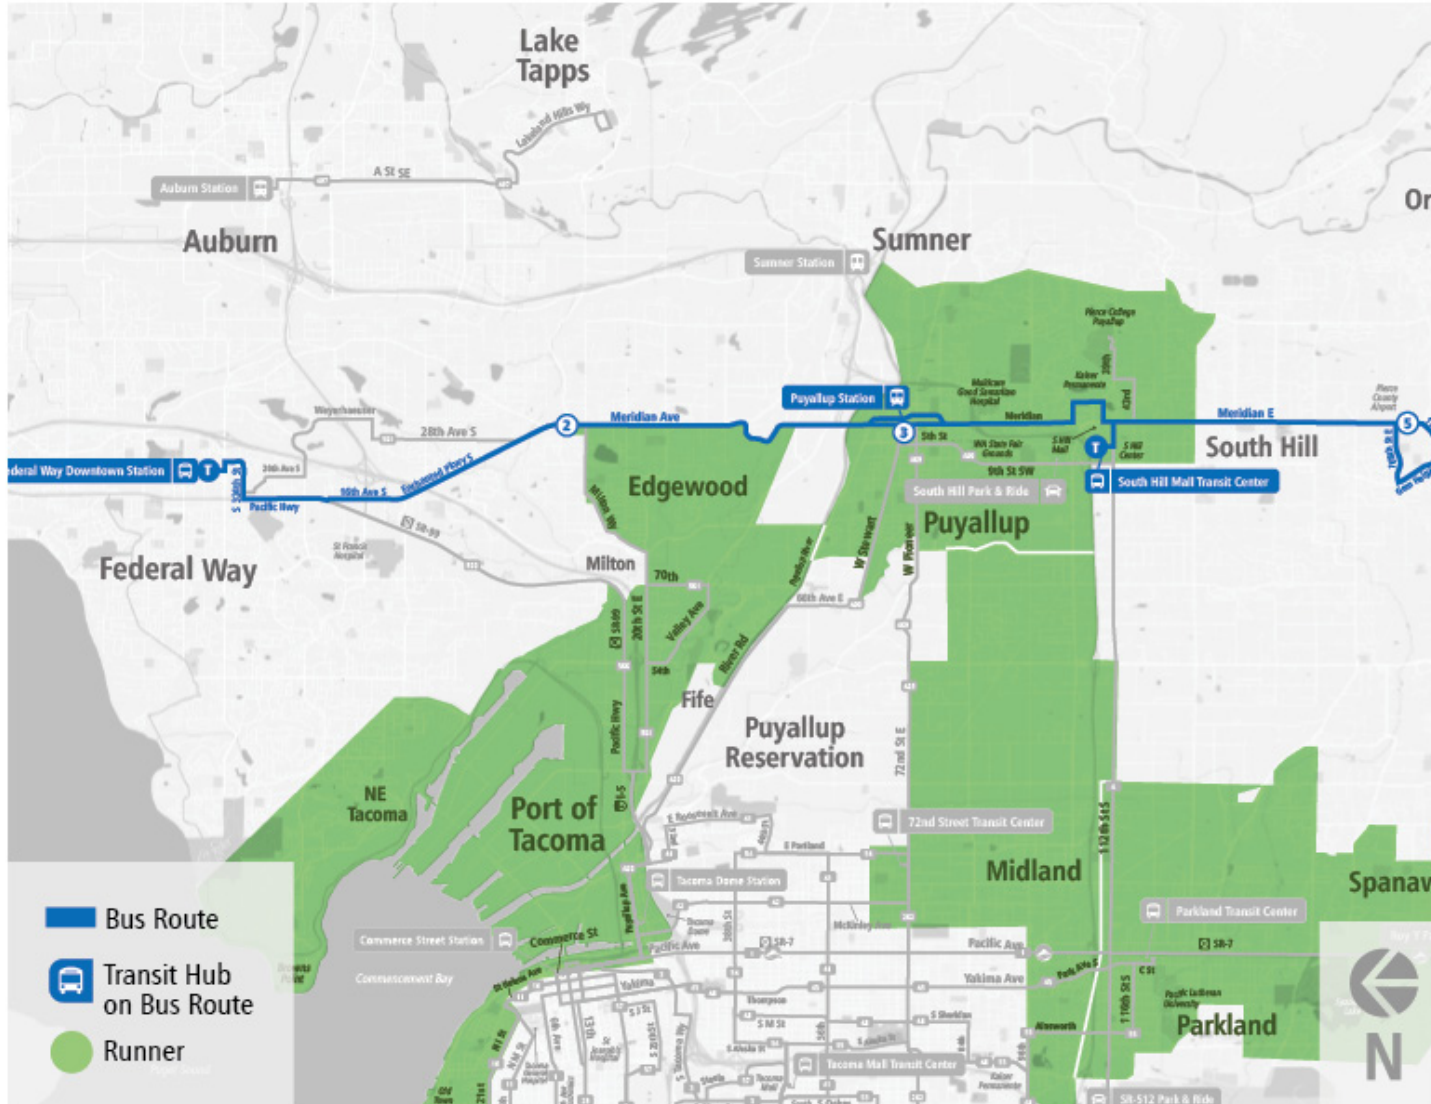

Pierce Transit Route 402: Meridian

Pierce Transit Route 402: Meridian

## MERIDIAN E & 171ST ST CT E TO FEDERAL WAY TC BAY 1

## Pierce Transit Route 402: Meridian

**FEDERAL WAY TC - BAY 5 TO MERIDIAN E & 171ST ST CT E**
**WEEKDAY**

Federal Way Downtown Station - Bay 6	Meridian E & Emerald St (SB)	Puyallup Station - Bay 1	South Hill Mall TC - Zone H	Meridian E & 171st St Ct E (SB)
05:00 AM	05:13 AM	05:28 AM	05:58 AM	06:09 AM
06:05 AM	06:21 AM	06:36 AM	07:09 AM	07:23 AM
07:02 AM	07:20 AM	07:35 AM	08:08 AM	08:23 AM
08:03 AM	08:21 AM	08:36 AM	09:10 AM	09:26 AM
09:01 AM	09:19 AM	09:34 AM	10:08 AM	10:24 AM
10:00 AM	10:19 AM	10:34 AM	11:09 AM	11:28 AM
11:00 AM	11:19 AM	11:35 AM	<b>12:10 PM</b>	<b>12:33 PM</b>
<b>12:00 PM</b>	<b>12:19 PM</b>	<b>12:35 PM</b>	<b>01:10 PM</b>	<b>01:33 PM</b>
<b>01:00 PM</b>	<b>01:20 PM</b>	<b>01:37 PM</b>	<b>02:12 PM</b>	<b>02:37 PM</b>
<b>01:57 PM</b>	<b>02:18 PM</b>	<b>02:35 PM</b>	<b>03:11 PM</b>	<b>03:38 PM</b>
<b>02:56 PM</b>	<b>03:18 PM</b>	<b>03:36 PM</b>	<b>04:12 PM</b>	<b>04:41 PM</b>
<b>03:53 PM</b>	<b>04:15 PM</b>	<b>04:37 PM</b>	<b>05:13 PM</b>	<b>05:44 PM</b>
<b>04:50 PM</b>	<b>05:12 PM</b>	<b>05:37 PM</b>	<b>06:13 PM</b>	<b>06:39 PM</b>
<b>05:50 PM</b>	<b>06:12 PM</b>	<b>06:37 PM</b>	<b>07:13 PM</b>	<b>07:31 PM</b>
<b>07:02 PM</b>	<b>07:21 PM</b>	<b>07:37 PM</b>	<b>08:10 PM</b>	<b>08:26 PM</b>

Pierce Transit Route 402: Meridian