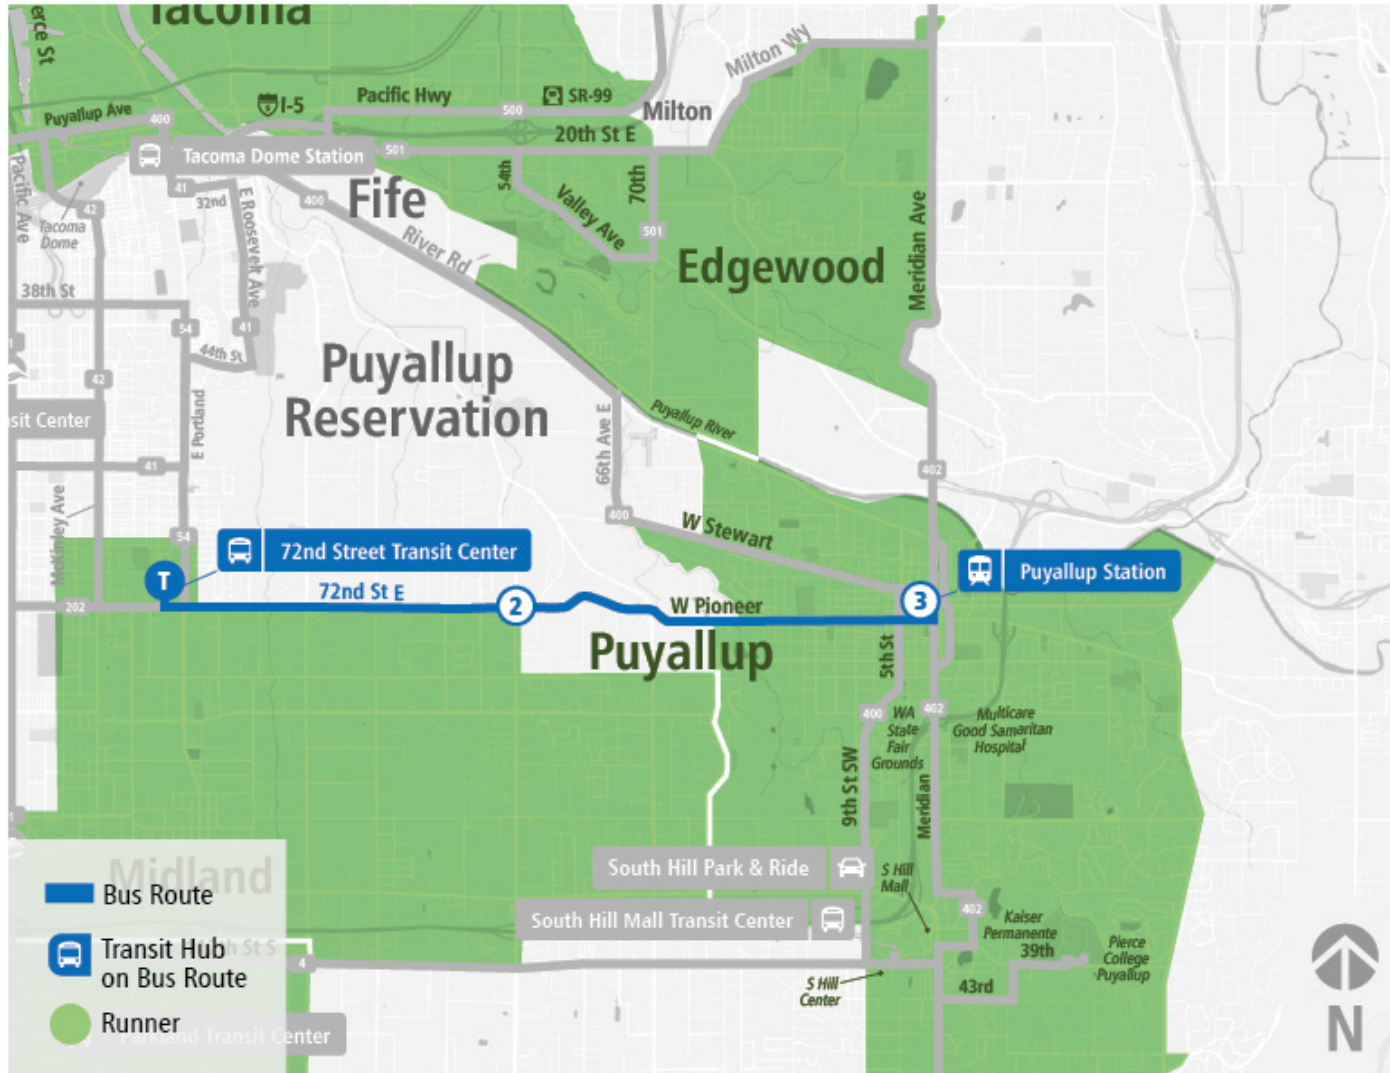

Pierce Transit Route 409: Puyallup | S 72nd St

Pierce Transit Route 409: Puyallup | S 72nd St

72ND ST TC TO PUYALLUP STATION - BAY 2

WEEKDAY

72nd St TC - Zone D	72nd St E & Canyon Rd (EB)	Puyallup Station - Bay 2
06:10 AM	06:17 AM	06:31 AM
07:10 AM	07:17 AM	07:31 AM
08:10 AM	08:17 AM	08:31 AM
09:10 AM	09:17 AM	09:31 AM
10:10 AM	10:17 AM	10:31 AM
11:10 AM	11:17 AM	11:31 AM
12:10 PM	12:17 PM	12:31 PM
01:10 PM	01:17 PM	01:31 PM
02:10 PM	02:17 PM	02:31 PM
03:10 PM	03:17 PM	03:32 PM
04:10 PM	04:17 PM	04:33 PM
05:10 PM	05:17 PM	05:33 PM
06:10 PM	06:17 PM	06:33 PM
07:10 PM	07:17 PM	07:33 PM

Pierce Transit Route 409: Puyallup | S 72nd St

PUYALLUP STATION - BAY 2 TO 72ND ST TC

WEEKDAY

Puyallup Station - Bay 2	72nd St E & Canyon Rd (WB)	72nd St TC - Zone D
06:42 AM	06:52 AM	06:59 AM
07:42 AM	07:52 AM	07:59 AM
08:42 AM	08:52 AM	08:59 AM<
09:42 AM	09:52 AM	09:59 AM
10:42 AM	10:52 AM	10:59 AM
11:42 AM	11:52 AM	11:59 AM
12:42 PM	12:54 PM	01:01 PM
01:42 PM	01:54 PM	02:01 PM
02:42 PM	02:55 PM	03:03 PM
03:42 PM	03:55 PM	04:03 PM
04:42 PM	04:55 PM	05:03 PM
05:42 PM	05:53 PM	06:01 PM<
06:42 PM	06:53 PM	07:01 PM<
07:42 PM	07:53 PM	08:01 PM<

Pierce Transit Route 409: Puyallup | S 72nd St

PUYALLUP STATION - BAY 2 TO 72ND ST TC

SATURDAY

Puyallup Station - Bay 2	72nd St E & Canyon Rd (WB)	72nd St TC - Zone D
09:10 AM	09:19 AM	09:27 AM<
10:10 AM	10:20 AM	10:28 AM<
11:10 AM	11:20 AM	11:29 AM<
12:10 PM	12:20 PM	12:29 PM<
01:10 PM	01:20 PM	01:29 PM<
02:10 PM	02:20 PM	02:29 PM<
03:10 PM	03:20 PM	03:29 PM<
04:10 PM	04:20 PM	04:29 PM<
05:10 PM	05:20 PM	05:29 PM<
06:10 PM	06:20 PM	06:29 PM<

< Does not continue as Route 202