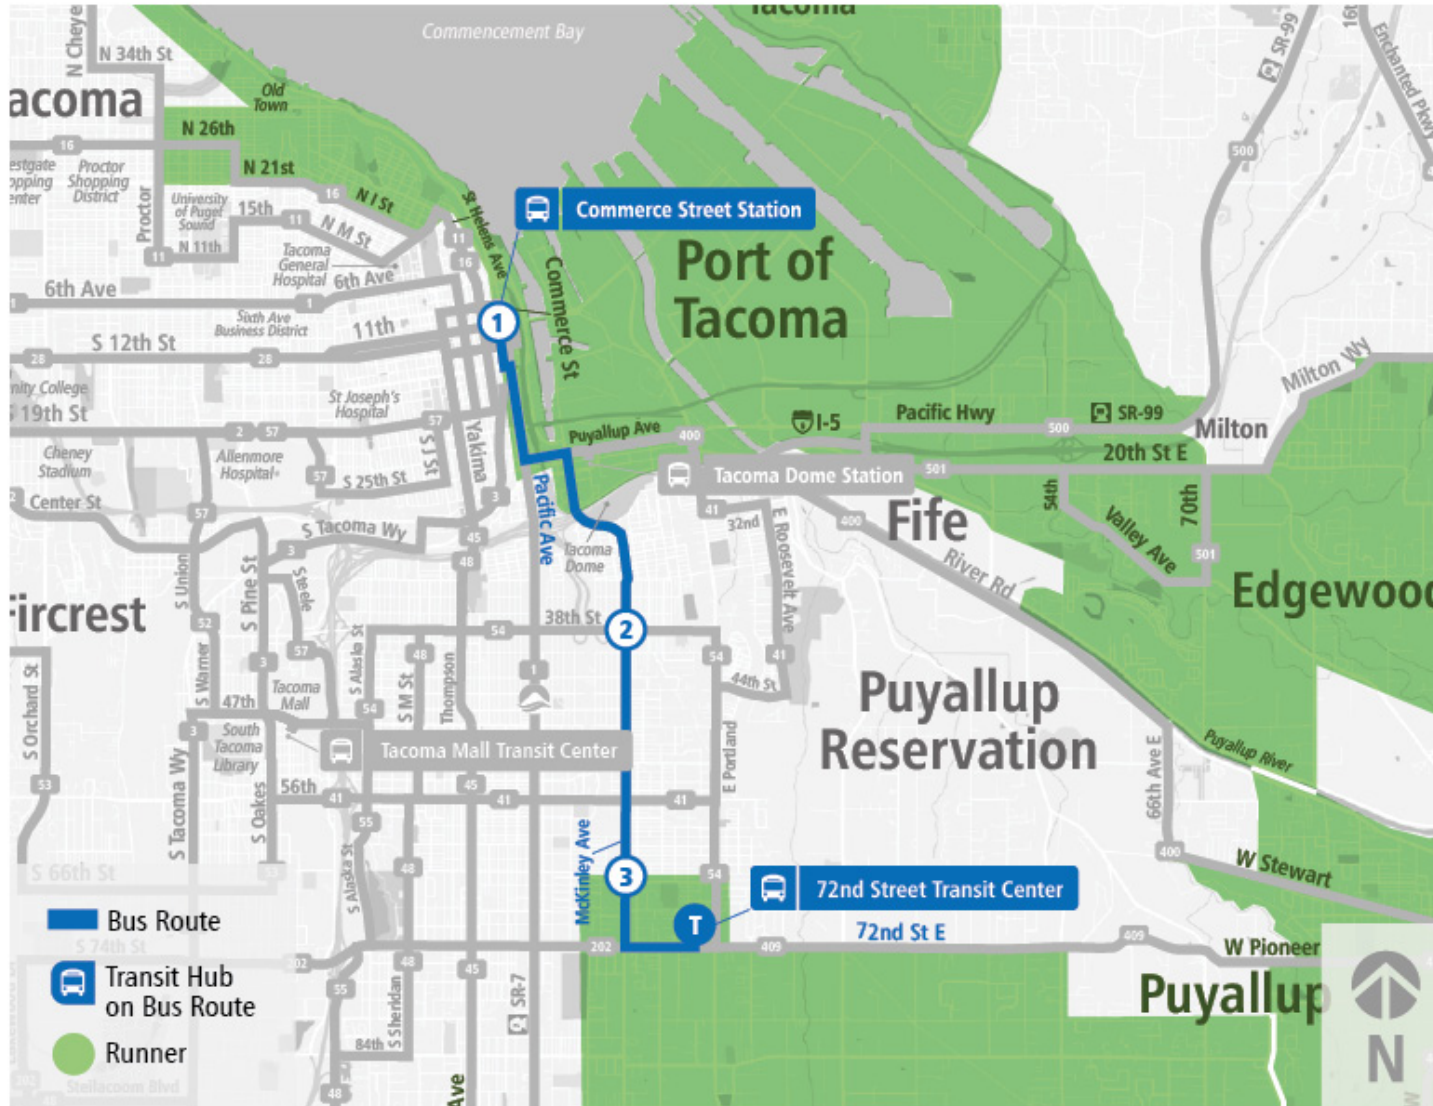

Pierce Transit Route 42: McKinley Ave

Pierce Transit Route 42: McKinley Ave

72ND ST TC TO COMMERCE ST STATION - ZONE E
WEEKDAY

72nd St TC - Zone H	McKinley Ave & E 64th St (NB)	McKinley Ave & E 38th St (NB)	Commerce St Station - Zone E
05:10 AM	05:13 AM	05:18 AM	05:33 AM
05:40 AM	05:43 AM	05:48 AM	06:03 AM
06:10 AM	06:13 AM	06:18 AM	06:33 AM
06:40 AM	06:43 AM	06:48 AM	07:05 AM
07:10 AM	07:13 AM	07:18 AM	07:35 AM
07:40 AM	07:43 AM	07:48 AM	08:05 AM
08:10 AM	08:13 AM	08:18 AM	08:35 AM
08:40 AM	08:43 AM	08:48 AM	09:05 AM
09:10 AM	09:13 AM	09:18 AM	09:35 AM
09:40 AM	09:43 AM	09:48 AM	10:05 AM
10:10 AM	10:13 AM	10:18 AM	10:35 AM
10:40 AM	10:43 AM	10:48 AM	11:05 AM
11:10 AM	11:13 AM	11:18 AM	11:35 AM
11:40 AM	11:43 AM	11:48 AM	12:05 PM
12:10 PM	12:13 PM	12:18 PM	12:35 PM
12:40 PM	12:43 PM	12:48 PM	01:05 PM
01:10 PM	01:13 PM	01:18 PM	01:35 PM
01:40 PM	01:43 PM	01:49 PM	02:06 PM
02:10 PM	02:13 PM	02:19 PM	02:36 PM
02:40 PM	02:43 PM	02:49 PM	03:06 PM
03:10 PM	03:13 PM	03:19 PM	03:36 PM

Pierce Transit Route 42: McKinley Ave

COMMERCE ST STATION - ZONE C TO 72ND ST TC
WEEKDAY

Commerce St Station - Zone C	McKinley Ave & E 38th St (SB)	McKinley Ave & E 56th St (SB)	72nd St TC - Zone H
05:50 AM	06:02 AM	06:07 AM	06:15 AM
06:20 AM	06:32 AM	06:37 AM	06:45 AM
06:50 AM	07:02 AM	07:07 AM	07:15 AM
07:20 AM	07:32 AM	07:37 AM	07:45 AM
07:50 AM	08:02 AM	08:07 AM	08:15 AM
08:20 AM	08:32 AM	08:37 AM	08:45 AM
08:50 AM	09:02 AM	09:07 AM	09:15 AM
09:20 AM	09:33 AM	09:38 AM	09:46 AM
09:50 AM	10:03 AM	10:08 AM	10:16 AM
10:20 AM	10:34 AM	10:39 AM	10:47 AM
10:50 AM	11:04 AM	11:09 AM	11:17 AM
11:20 AM	11:34 AM	11:39 AM	11:47 AM
11:50 AM	12:04 PM	12:09 PM	12:17 PM
12:20 PM	12:35 PM	12:40 PM	12:48 PM
12:50 PM	01:05 PM	01:10 PM	01:18 PM
01:20 PM	01:35 PM	01:40 PM	01:48 PM
01:50 PM	02:05 PM	02:10 PM	02:18 PM
02:20 PM	02:36 PM	02:42 PM	02:51 PM
02:50 PM	03:06 PM	03:12 PM	03:21 PM
03:20 PM	03:36 PM	03:42 PM	03:52 PM
03:50 PM	04:06 PM	04:12 PM	04:22 PM