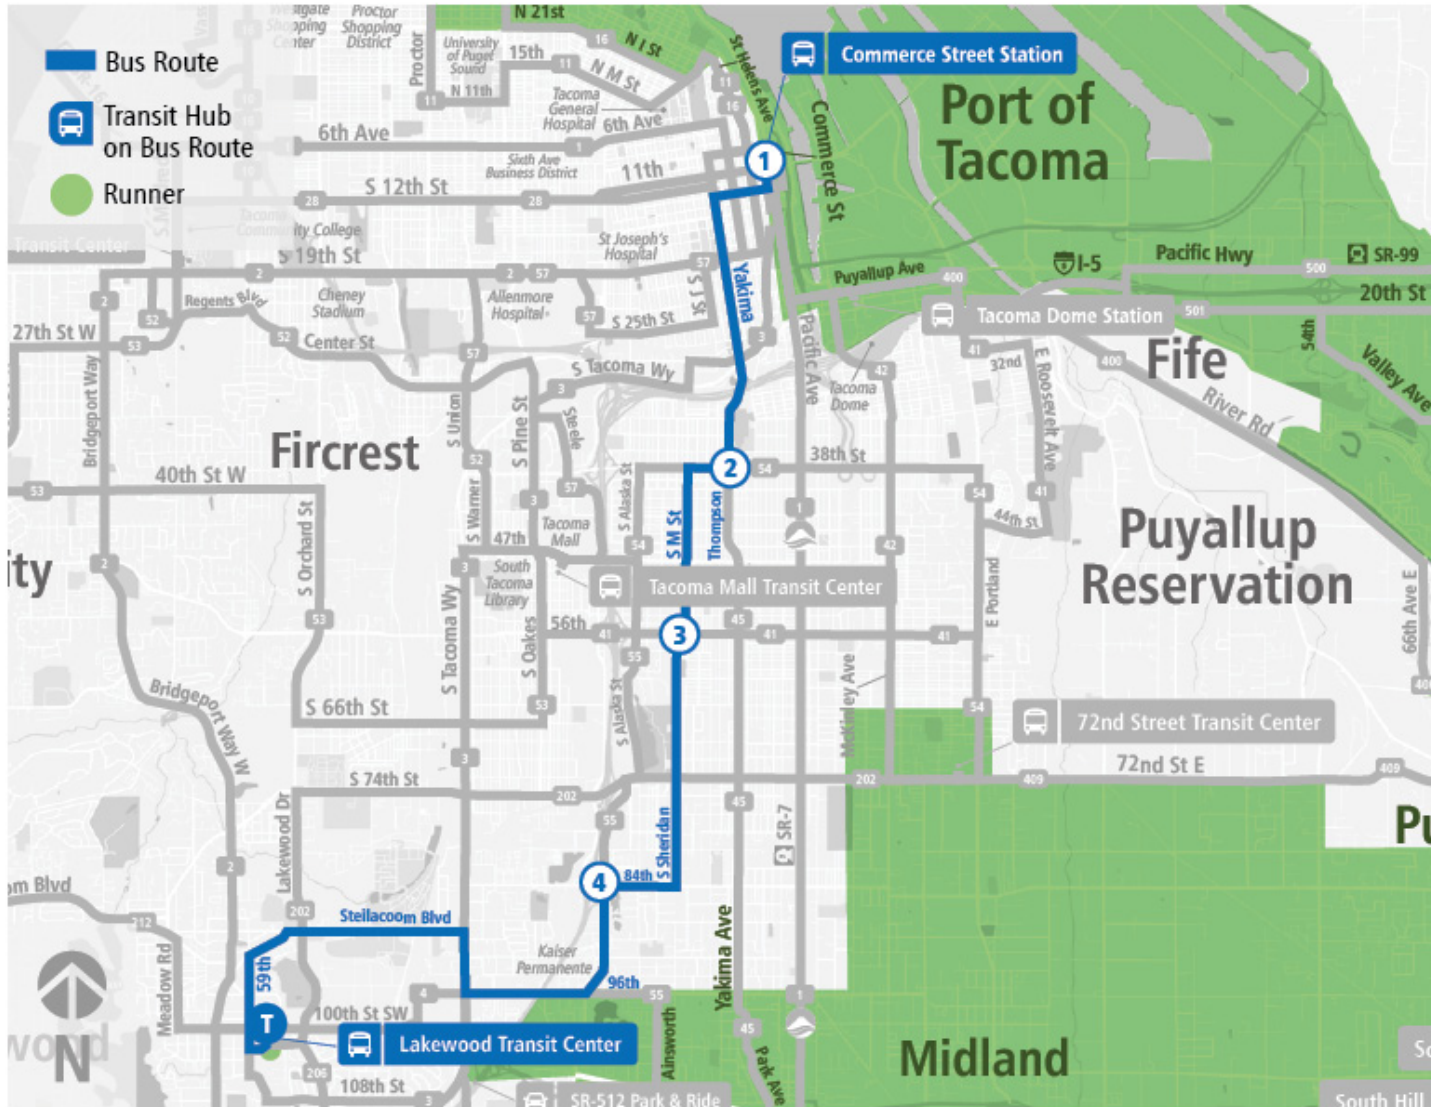

Pierce Transit Route 48: Sheridan | M St

Pierce Transit Route 48: Sheridan | M St

LAKEWOOD TC TO COMMERCE ST STATION - ZONE F

WEEKDAY

Lakewood TC - Zone J	96th St S & S Tacoma Wy (EB)	84th St S & Alaska (EB)	M St & S 56th St (NB)	Thompson Ave & S 37th St (NB)	Commerce St Station - Zone F
05:15 AM	05:25 AM	05:31 AM	05:38 AM	05:44 AM	05:55 AM
05:45 AM	05:55 AM	06:01 AM	06:08 AM	06:14 AM	06:25 AM
06:15 AM	06:25 AM	06:31 AM	06:39 AM	06:45 AM	06:56 AM
06:45 AM	06:56 AM	07:03 AM	07:12 AM	07:18 AM	07:29 AM
07:15 AM	07:27 AM	07:34 AM	07:43 AM	07:49 AM	08:02 AM
07:45 AM	07:57 AM	08:04 AM	08:13 AM	08:19 AM	08:32 AM
08:15 AM	08:27 AM	08:34 AM	08:44 AM	08:51 AM	09:07 AM
08:45 AM	08:57 AM	09:04 AM	09:13 AM	09:20 AM	09:35 AM
09:15 AM	09:27 AM	09:34 AM	09:42 AM	09:48 AM	10:01 AM
09:45 AM	09:57 AM	10:04 AM	10:12 AM	10:18 AM	10:31 AM
10:15 AM	10:27 AM	10:34 AM	10:42 AM	10:48 AM	11:00 AM
10:45 AM	10:57 AM	11:04 AM	11:12 AM	11:18 AM	11:30 AM
11:15 AM	11:27 AM	11:34 AM	11:42 AM	11:48 AM	12:00 PM
11:45 AM	11:58 AM	12:05 PM	12:13 PM	12:20 PM	12:34 PM
12:15 PM	12:28 PM	12:35 PM	12:43 PM	12:49 PM	01:04 PM
12:45 PM	12:58 PM	01:05 PM	01:13 PM	01:19 PM	01:33 PM
01:15 PM	01:28 PM	01:35 PM	01:43 PM	01:49 PM	02:03 PM
01:44 PM	01:58 PM	02:05 PM	02:13 PM	02:19 PM	02:33 PM
02:16 PM	02:30 PM	02:38 PM	02:47 PM	02:54 PM	03:08 PM
02:43 PM	02:57 PM	03:05 PM	03:14 PM	03:21 PM	03:35 PM