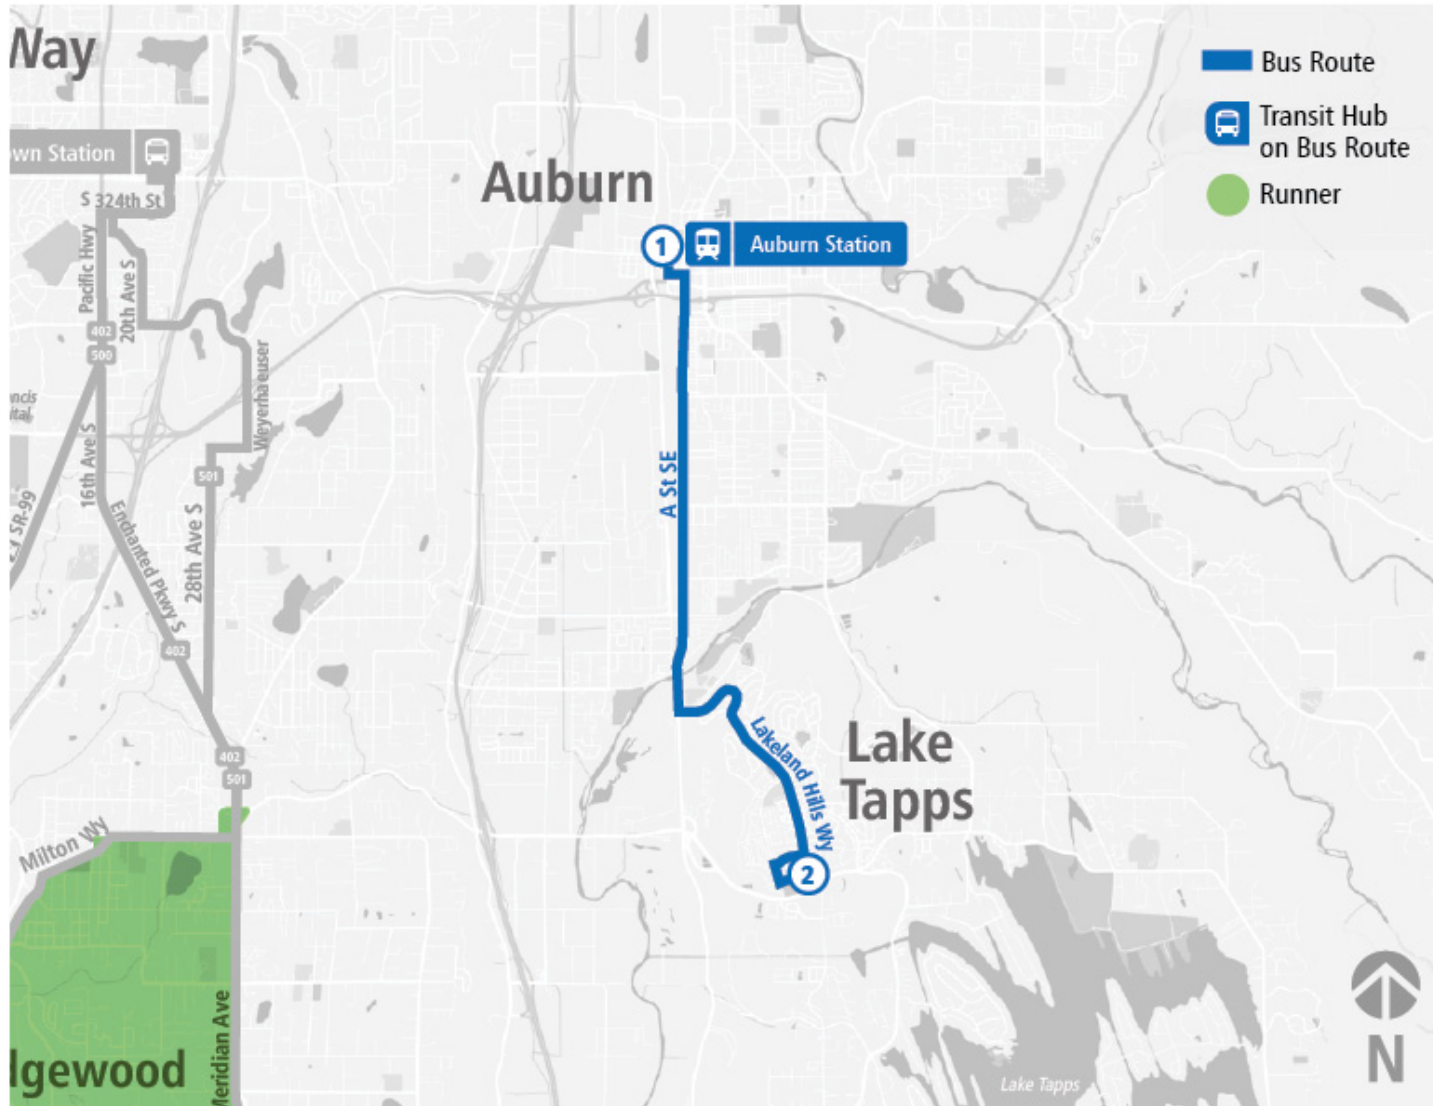

Pierce Transit Route 497: Lakeland Hills Express

Pierce Transit Route 497: Lakeland Hills Express

69TH ST SE & LAKELAND HILLS WAY TO AUBURN TRANSIT CENTER BAY 4**WEEKDAY**

69th St SE & Lakeland Hills Way (EB)	Auburn Transit Center BAY 4 (SB)
04:49 AM	05:04 AM
05:14 AM	05:29 AM
05:39 AM	05:55 AM
05:59 AM	06:15 AM
06:19 AM	06:35 AM
06:39 AM	06:55 AM
06:59 AM	07:15 AM
07:19 AM	07:35 AM
07:49 AM	08:05 AM

Pierce Transit Route 497: Lakeland Hills Express

AUBURN TRANSIT CENTER BAY 4 TO 69TH ST SE & LAKELAND HILLS WAY**SATURDAY**

Auburn Transit Center BAY 4 (SB)	69th St SE & Lakeland Hills Way (EB)
03:02 PM	03:22 PM
04:08 PM	04:28 PM
04:28 PM	04:48 PM
04:48 PM	05:08 PM
05:08 PM	05:27 PM
05:28 PM	05:47 PM
05:53 PM	06:12 PM
06:18 PM	06:35 PM
07:02 PM	07:19 PM