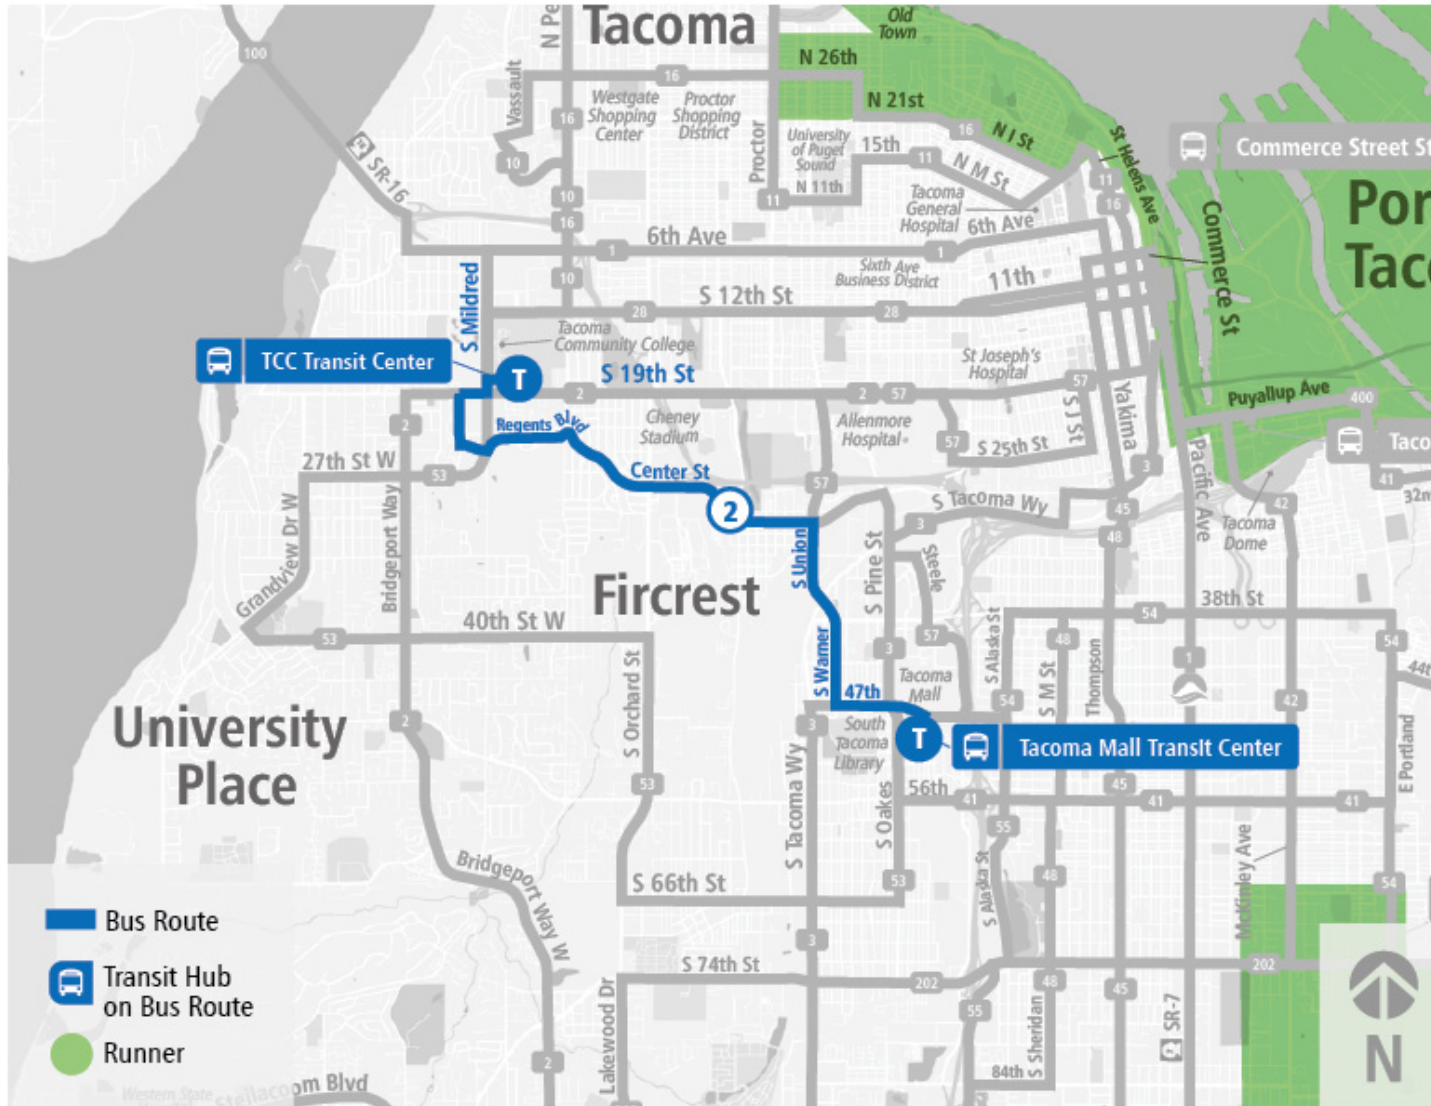

Pierce Transit Route 52: Fircrest -| TCC

Pierce Transit Route 52: Fircrest -| TCC

TCC TC TO TACOMA MALL TC

WEEKDAY

| TCC TC - Zone D | Center St & Mason Ave (EB) | Tacoma Mall TC - Zone E |
|-----------------|----------------------------|-------------------------|
| 06:15 AM | 06:25 AM | 06:34 AM |
| 06:45 AM | 06:55 AM | 07:04 AM |
| 07:15 AM | 07:25 AM | 07:36 AM |
| 07:45 AM | 07:55 AM | 08:06 AM |
| 08:15 AM | 08:25 AM | 08:36 AM |
| 08:45 AM | 08:55 AM | 09:06 AM |
| 09:15 AM | 09:25 AM | 09:36 AM |
| 09:45 AM | 09:55 AM | 10:06 AM |
| 10:15 AM | 10:25 AM | 10:36 AM |
| 10:45 AM | 10:55 AM | 11:06 AM |
| 11:15 AM | 11:26 AM | 11:37 AM |
| 11:45 AM | 11:56 AM | 12:07 PM |
| 12:15 PM | 12:26 PM | 12:37 PM |
| 12:45 PM | 12:56 PM | 01:07 PM |
| 01:15 PM | 01:26 PM | 01:37 PM |
| 01:45 PM | 01:56 PM | 02:07 PM |
| 02:15 PM | 02:26 PM | 02:37 PM |
| 02:45 PM | 02:56 PM | 03:07 PM |
| 03:15 PM | 03:26 PM | 03:37 PM |
| 03:45 PM | 03:56 PM | 04:07 PM |
| 04:15 PM | 04:26 PM | 04:37 PM |

Pierce Transit Route 52: Fircrest -| TCC

| TCC TC - Zone D | Center St & Mason Ave (EB) | Tacoma Mall TC - Zone E |
|-----------------|----------------------------|-------------------------|
| 04:45 PM | 04:57 PM | 05:08 PM |
| 05:15 PM | 05:27 PM | 05:38 PM |
| 05:45 PM | 05:56 PM | 06:07 PM |
| 06:15 PM | 06:26 PM | 06:37 PM |
| 07:15 PM | 07:24 PM | 07:35 PM |
| 08:15 PM | 08:24 PM | 08:34 PM |
| 09:15 PM | 09:24 PM | 09:34 PM |