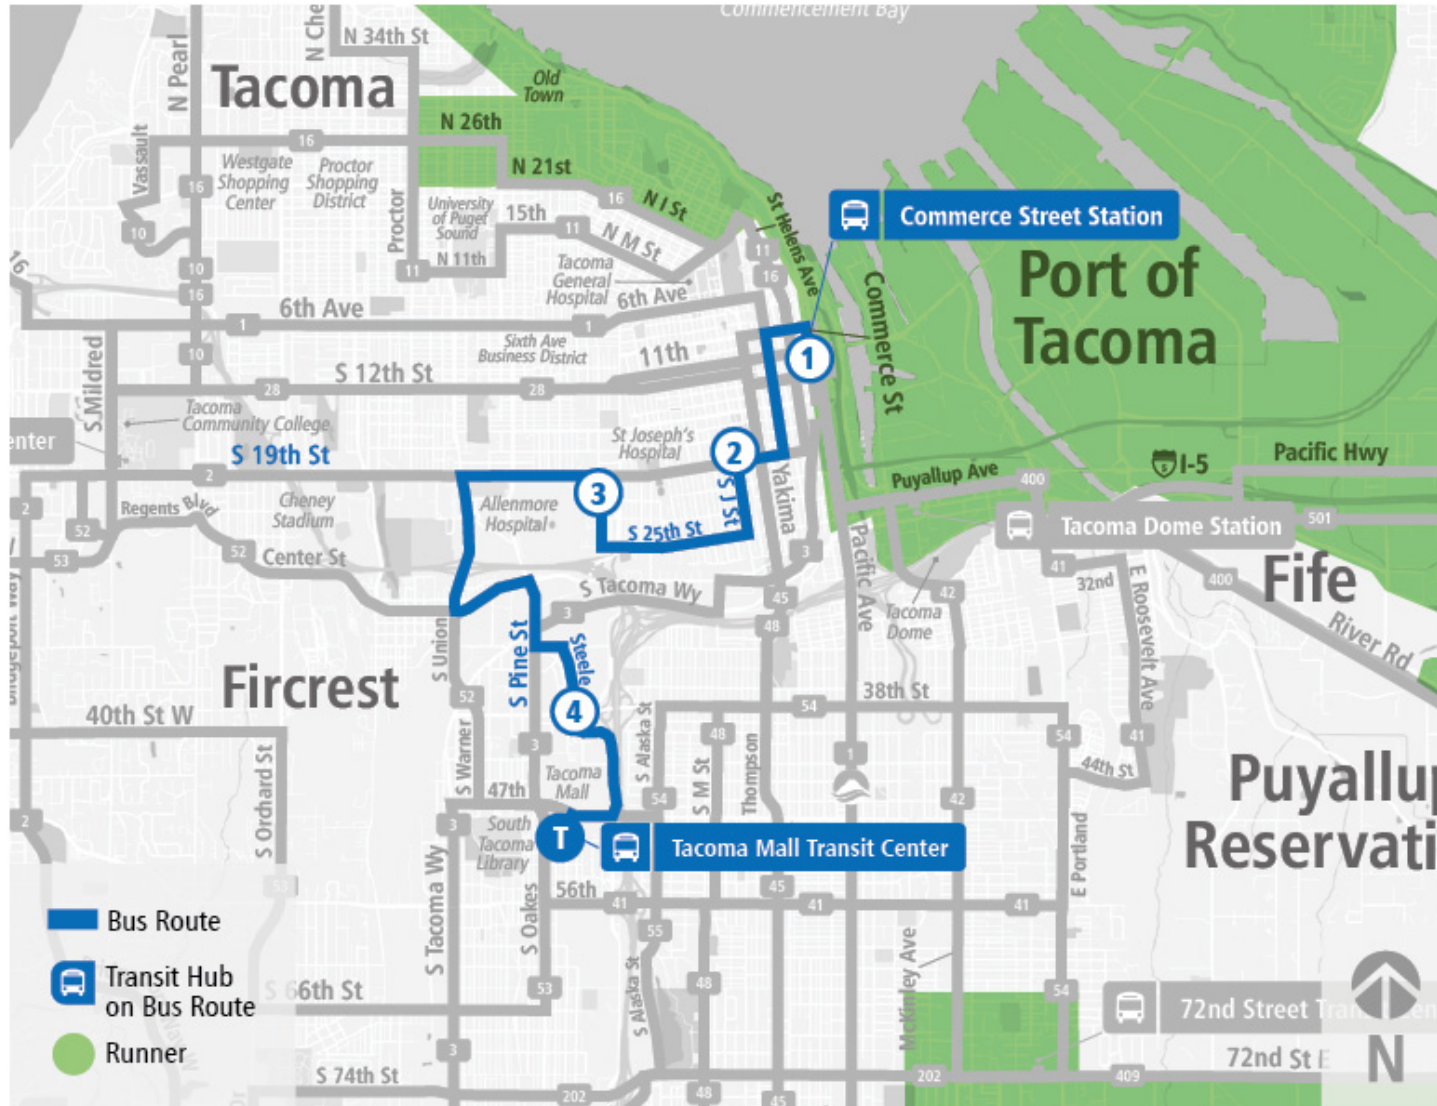

Pierce Transit Route 57: Union – S 19th St | Hilltop

Pierce Transit Route 57: Union – S 19th St | Hilltop

Pierce Transit Route 57: Union – S 19th St | Hilltop