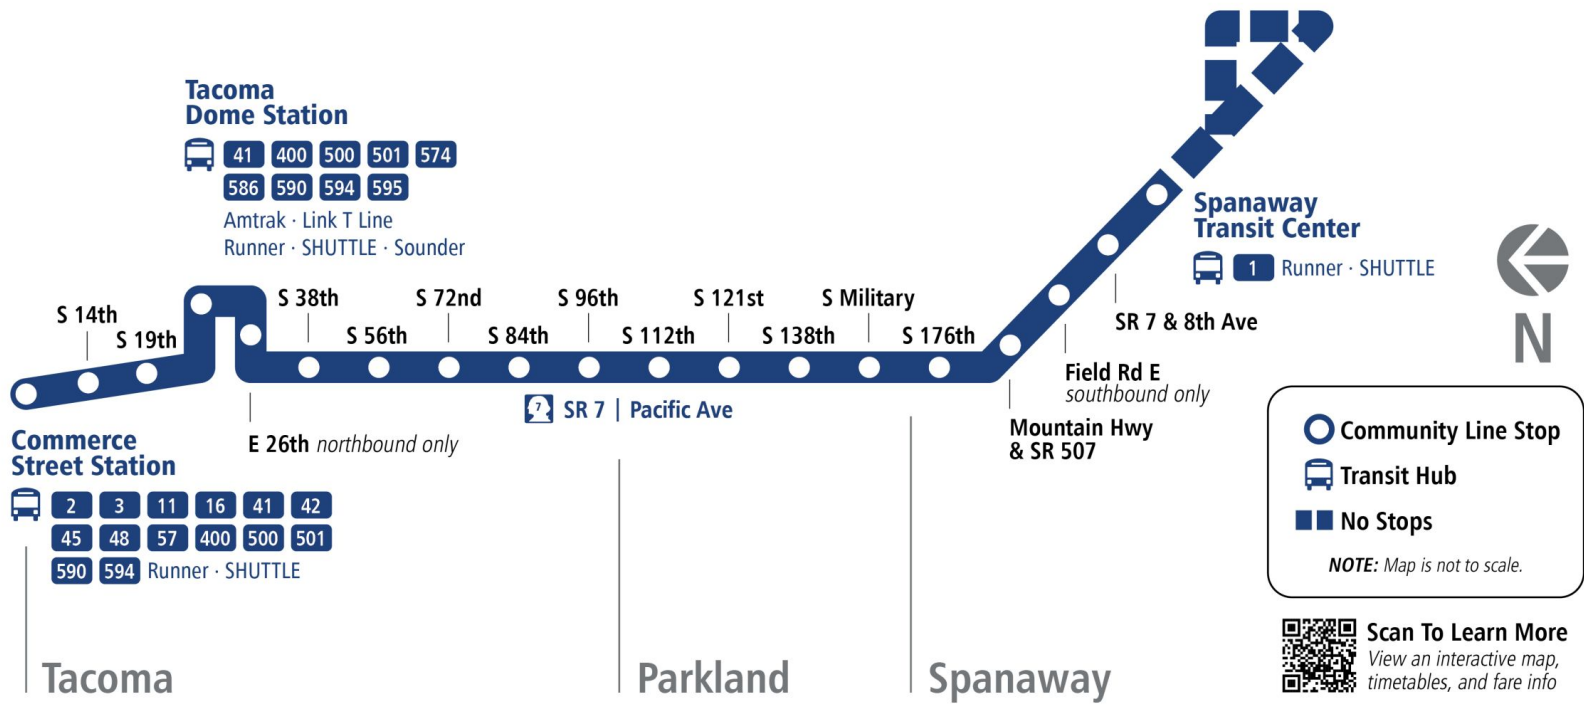

## TACOMA DOME STATION - ZONE A TO SPANAWAY TRANSIT CENTER - ZONE B WEEKDAYS

Spanaway Transit Center - Zone B	Pacific Ave & 112th St (NB)	Tacoma Dome Station - Zone D	Commerce St Station - Zone E
05:15 AM	05:43 AM*	06:04 AM*	06:14 AM
05:35 AM	06:03 AM*	06:24 AM*	06:34 AM
05:55 AM	06:23 AM*	06:44 AM*	06:54 AM
06:15 AM	06:43 AM*	07:04 AM*	07:14 AM
06:35 AM	07:03 AM*	07:24 AM*	07:34 AM
06:55 AM	07:23 AM*	07:44 AM*	07:54 AM
07:15 AM	07:43 AM*	08:04 AM*	08:14 AM
<b>03:56 PM</b>	<b>04:24 PM*</b>	<b>04:45 PM*</b>	<b>04:55 PM</b>
<b>04:08 PM</b>	<b>04:39 PM*</b>	<b>05:03 PM*</b>	<b>05:13 PM</b>
<b>04:33 PM</b>	<b>05:04 PM*</b>	<b>05:28 PM*</b>	<b>05:38 PM</b>
<b>04:58 PM</b>	<b>05:29 PM*</b>	<b>05:53 PM*</b>	<b>06:03 PM</b>
<b>05:18 PM</b>	<b>05:49 PM*</b>	<b>06:13 PM*</b>	<b>06:23 PM</b>
<b>05:38 PM</b>	<b>06:09 PM*</b>	<b>06:33 PM*</b>	<b>06:43 PM</b>
<b>05:58 PM</b>	<b>06:29 PM*</b>	<b>06:53 PM*</b>	<b>07:03 PM</b>
<b>06:18 PM</b>	<b>06:49 PM*</b>	<b>07:13 PM*</b>	<b>07:23 PM</b>
<b>06:38 PM</b>	<b>07:09 PM*</b>	<b>07:33 PM*</b>	<b>07:43 PM</b>
<b>06:58 PM</b>	<b>07:29 PM*</b>	<b>07:53 PM*</b>	<b>08:03 PM</b>